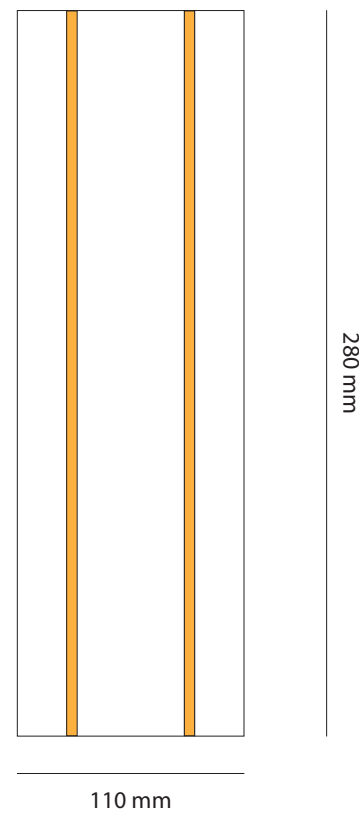

RAILS[®]

Lighting sculpture designed by Gwendoline Porte

Picture: 3D render RAILS x Nicholas Preaud

Picture: 3D render RAILS x Nicholas Preaud

Picture: 3D render RAILS x Nicholas Preaud

table lamp

RAILS table lamp was launched at Alcovia during Milan Design Week 2021.

As RAILS represents the concept of change and fluidity, this versatile lamp can lay horizontally or vertically.

The lamp is the furniture RAILS 550 extruded model scale 1:5.

Picture: prototype in brass with LED stripes @piercarloquechia

Finishes

Polished cast bronze.

Made in France.

Picture: prototype in brass with LED stripes @danielatrost

RAILS table lamp is the starting point of a lighting collection including a floor lamp, a pendant and a wall lamp.